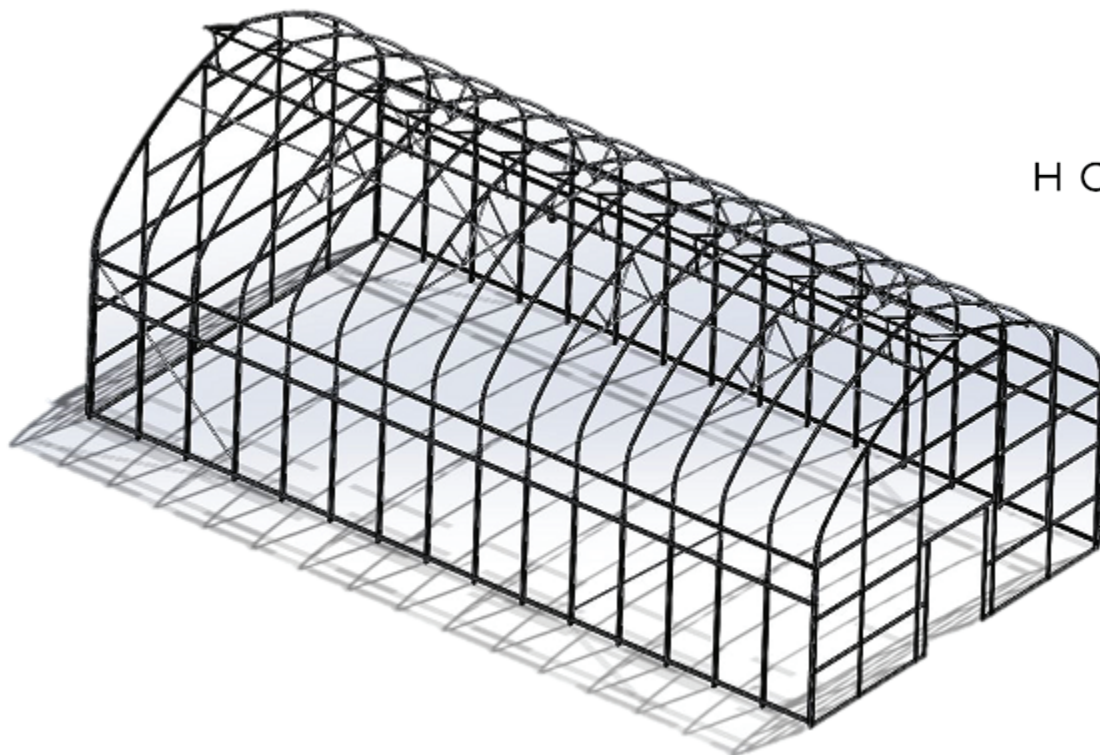

H O P S H O U S E

Frame:

- 30' X 108'
- 30' X 60'

Roof, Sides, and Ends:

- Double inflated Polyethylene Roof
- Solarwoven Fabric, Center-Roll Curtain with 24v Motor.
- White/Black/White 8mm Polycarbonate Endwalls
- Blackout Curtain System

Door:

- Single Sliding Door

Fertigation:

- Fertilizer venture based dosing
- Nutrient line aeration
- Multiple irrigation zone and valve control
- Recipe stock tanks and day water storage
- Water prefiltration available